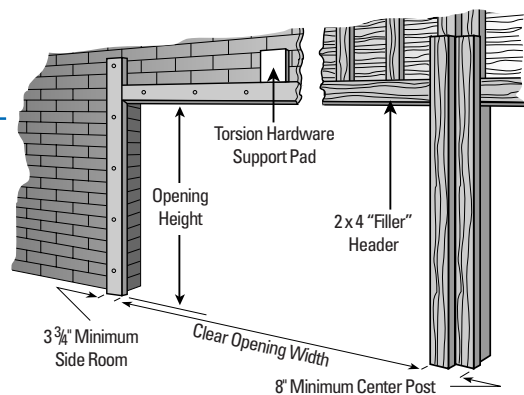

## Options

- Colors: Standard white only or can be painted to match any color trim.
- Insulation: Energy efficient polystyrene insulation covered with a heavy white vinyl backing to provide protection and an attractive finish.
- Windows: Decorative windows and snap-in glazing inserts are available to compliment your homes architectural style.

## Installation Jamb Preparation

"America's Door"

1001 West Hartford • Ponca City, OK 74601