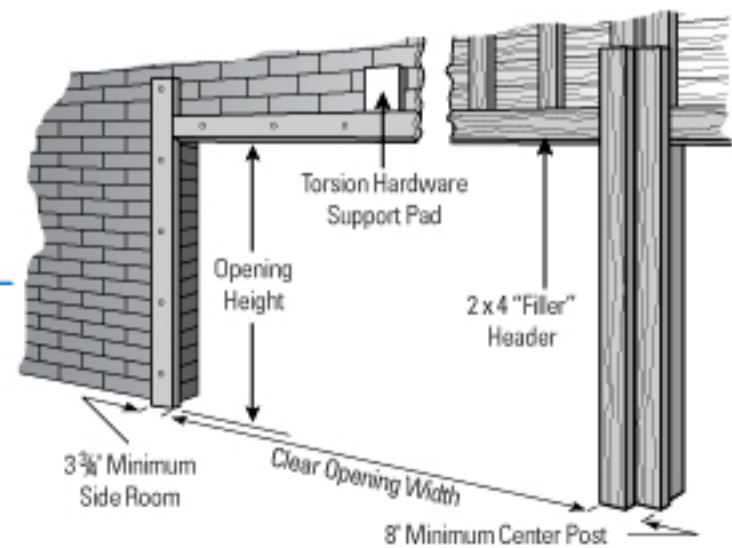

Installation Jamb Preparation

"America's Door"

1001 West Hartford • Ponca City, OK 74601